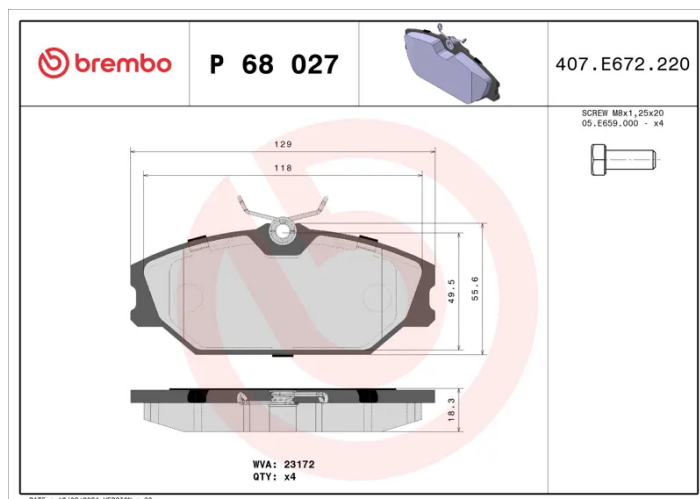

BRAKE PAD

P 68 027

The P 68 027 brake pad is synonymous with reliability

The Brembo brake pad guarantees ultimate safety when braking thanks to the use of more than 100 different compounds, designed according to the type of vehicle and use. Stopping distances reduced to a minimum, maximum driving comfort and silent operation are the most important features of Brembo materials. Brembo brake pads are supplied together with an extensive range of accessories and assembly kits for professional-standard installation.

- ✓ OE-equivalent
- ✓ Brembo quality
- ✓ ECE-R90 certificate
- ✓ Safety
- ✓ Performance
- ✓ Comfort
- ✓ With accessories

Technical specifications

EAN code 8020584056905	Axle Front	Thickness 18 mm
Width 129 mm	Height 55 mm	Braking system Lucas
Wear indicator Without	WVA number 23172	Accessories With accessories With anti-squeal shim With brake caliper bolts