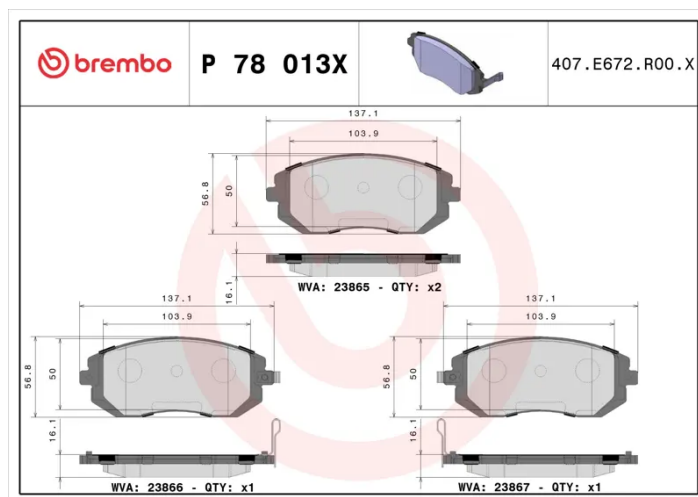

BRAKE PAD XTRA P 78 013X

The P 78 013X Xtra brake pad is synonymous with reliability

Brembo Xtra brake pads, developed to enhance the advantages of the Xtra and Max discs, are made using the special BRM X L01 compound which consists of more than 30 different components. Compared with the compound used for original-equivalent pads, the new solution assures a higher friction coefficient, which translates to more precise and stable braking, at both high and low temperatures. All this makes for greater driving comfort and improved pedal modularity, without compromising the product's mileage output.

- ✓ OE-equivalent
- ✓ Brembo quality
- ✓ ECE-R90 certificate
- ✓ Safety
- ✓ Performance
- ✓ Sports driving

Technical specifications

EAN code 8020584069219	Axle Front	Thickness 16 mm
Width 137 mm	Height 57 mm	Braking system Tokico
Wear indicator Acoustic	WVA number 23865,23866,23867	Accessories With anti-squeal shim