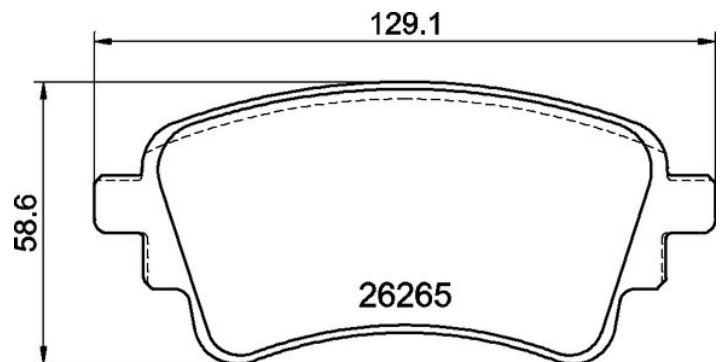

Technical specifications

EAN code
8020584120170

Thickness
18 mm

Width
129 mm

Height
59 mm

Braking system
TRW

Wear indicator
Prepared for wear indicator

WVA number
26266,26265

Accessories
With brake caliper bolts
With accessories
With anti-squeal shim