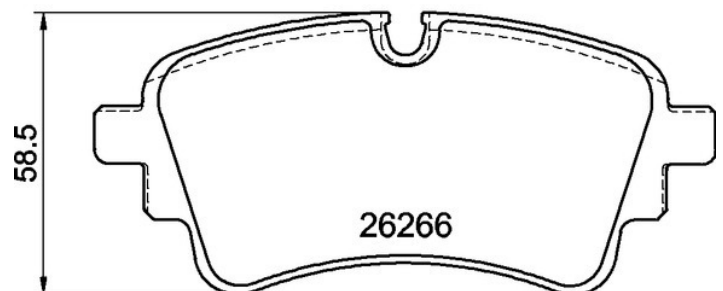

Technical specifications

EAN code
8020584120170

Thickness
18 mm

Width
129 mm

Height
59 mm

Braking system
TRW

Wear indicator
Prepared for wear indicator

WVA number
26266,26265

Accessories
With brake caliper bolts
With accessories
With anti-squeal shim