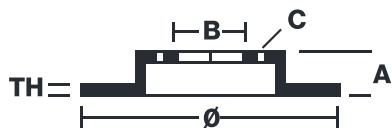

SPORT | TY3 BRAKE DISC

59.E115.84

The 59.E115.84 brake disc is synonymous with reliability

Type-3 slotting used to distinguish the Brembo SPORT | TY3 brake disc is widely used in professional motorsports. It therefore offers superior initial response with excellent release characteristics, improving braking performance while giving the vehicle an aggressive appearance. The Brembo logo on the braking surface adds an exclusive and unique touch to the vehicle. The SPORT | TY3 brake discs are plug-and-play since they replace OE discs directly.

- ✓ OE-equivalent
- ✓ Brembo quality
- ✓ ECE-R90 certificate
- ✓ Safety
- ✓ Performance
- ✓ Comfort
- ✓ Sports driving
- ✓ Sparty look

Technical specifications

Diameter	Thickness (TH)	Height (A)
345 mm	26 mm	54 mm
Number of holes (C)	Brake disc type	Centering
5	Solid	67 mm
Min. thickness	Axle	
24 mm	Rear	
Units per box	EAN code	
1	8020584606582	

59.E115.84	DIMENSIONE: 345 x 26mm
	MIN TH: 24mm
	WEIGHT: 9.9kg

Date: 2011/2023 | Version: 3.00