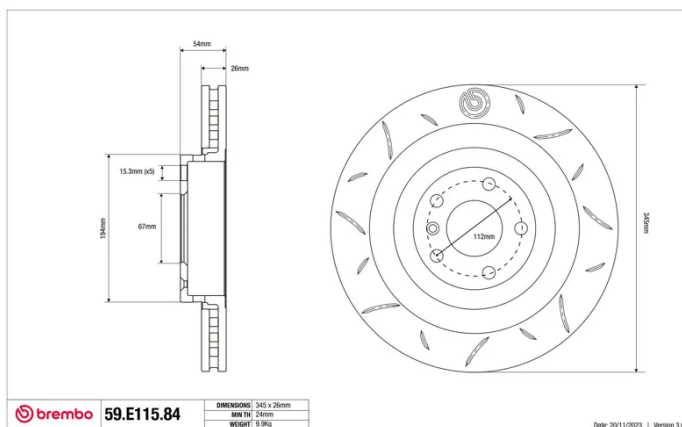

SPORT | TY3 BRAKE DISC

59.E115.84

The 59.E115.84 brake disc is synonymous with reliability

Type-3 slotting used to distinguish the Brembo SPORT | TY3 brake disc is widely used in professional motorsports. It therefore offers superior initial response with excellent release characteristics, improving braking performance while giving the vehicle an aggressive appearance. The Brembo logo on the braking surface adds an exclusive and unique touch to the vehicle. The SPORT | TY3 brake discs are plug-and-play since they replace OE discs directly.

- ✓ OE-equivalent
- ✓ Brembo quality
- ✓ ECE-R90 certificate
- ✓ Safety
- ✓ Performance
- ✓ Comfort
- ✓ Sports driving
- ✓ Sparty look

Technical specifications

Diameter	Thickness (TH)	Height (A)
345 mm	26 mm	54 mm
Number of holes (C)	Brake disc type	Centering
5	Solid	67 mm
Min. thickness	Axle	
24 mm	Rear	
Units per box	EAN code	
1	8020584606582	

59.E115.84	DIMENSIONE: 345 x 26mm
	MIN TH: 24mm
	WEIGHT: 9.9kg

Date: 2011/2023 | Version: 3.00