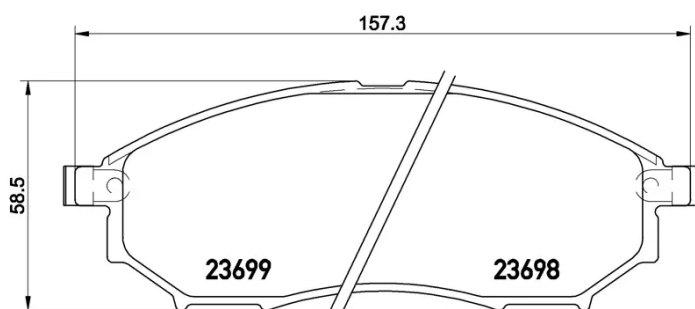

BRAKE PAD

P 56 094

The P 56 094 brake pad is synonymous with reliability

The Brembo brake pad guarantees ultimate safety when braking thanks to the use of more than 100 different compounds, designed according to the type of vehicle and use. Stopping distances reduced to a minimum, maximum driving comfort and silent operation are the most important features of Brembo materials. Brembo brake pads are supplied together with an extensive range of accessories and assembly kits for professional-standard installation.

- ✓ OE-equivalent
- ✓ Brembo quality
- ✓ ECE-R90 certificate
- ✓ Safety
- ✓ Performance
- ✓ Comfort

Technical specifications

EAN code	Axle	Thickness
8020584109557	Front	17 mm
Width	Height	Braking system
157 mm	59 mm	Sumitomo
Wear indicator	WVA number	Accessories
Acoustic	23698,23699	With anti-squeal shim