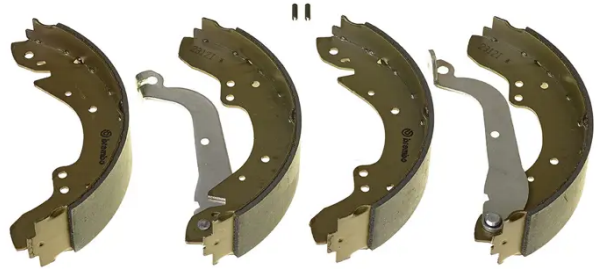

# SHOE

## S 23 504

The S 23 504 brake shoe is synonymous with reliability

Brembo brake shoes of original equipment quality guarantee the safe and reliable performance of your drum braking system. All Brembo brake shoes are accompanied by a ECE-R90 homologation certificate.

### Technical specifications

EAN code  
8432509640319

Rear

Diameter  
254 mm

Width  
57 mm

Braking system  
TRW

Parking brake lever

COMPATIBLE VEHICLES