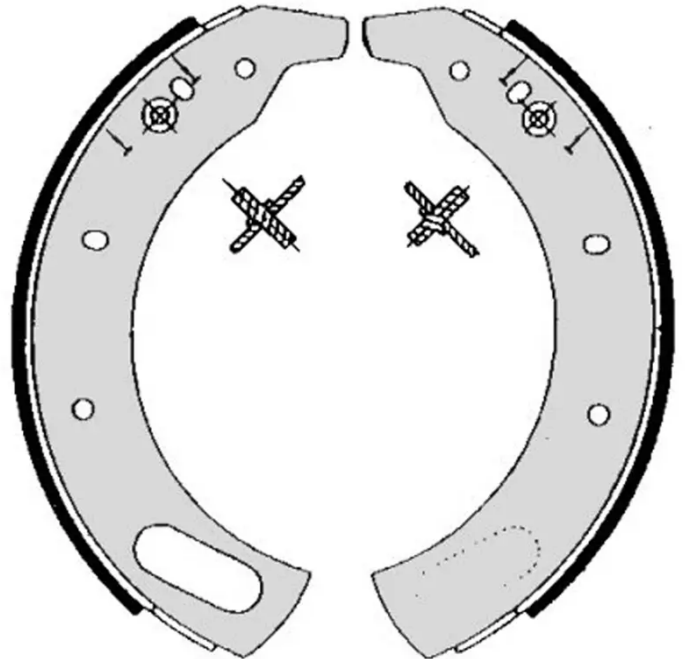

SHOE

S 44 503

The S 44 503 brake shoe is synonymous with reliability

Brembo brake shoes of original equipment quality guarantee the safe and reliable performance of your drum braking system. All Brembo brake shoes are accompanied by a ECE-R90 homologation certificate.

- ✓ OE-equivalent
- ✓ Brembo quality
- ✓ ECE-R90 certificate
- ✓ Safety
- ✓ Durability

Technical specifications

EAN code
8432509641699

Rear

Diameter
280 mm

Width
57 mm

Braking system
TRW

COMPATIBLE VEHICLES

COMPATIBLE OE PART NUMBERS

7797112118

ARO

GBS729

LAND ROVER

GBS730

LAND ROVER

RTC3417