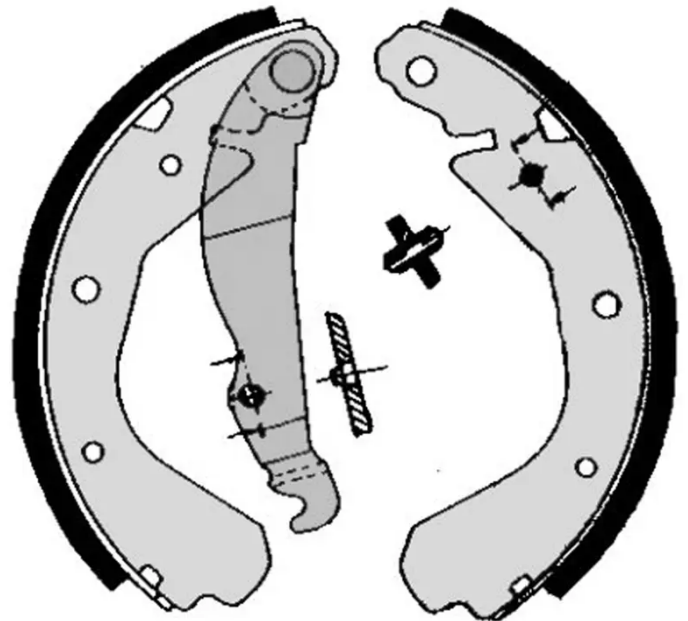

Technical specifications

EAN code
8432509642917

Rear

Diameter
200 mm

Width
28 mm

Braking system
TRW

Parking brake lever