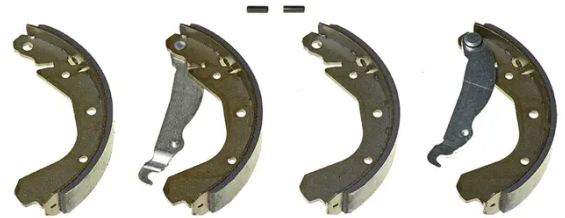

SHOE

S 59 508

The S 59 508 brake shoe is synonymous with reliability

Brembo brake shoes of original equipment quality guarantee the safe and reliable performance of your drum braking system. All Brembo brake shoes are accompanied by a ECE-R90 homologation certificate.

- ✓ OE-equivalent
- ✓ Brembo quality
- ✓ ECE-R90 certificate
- ✓ Safety
- ✓ Durability
- ✓ With accessories

Technical specifications

EAN code
8432509642917

Rear

Diameter
200 mm

Width
28 mm

Braking system
TRW

Parking brake lever

COMPATIBLE VEHICLES

COMPATIBLE OE PART NUMBERS

1605592	OPEL
---------	------

1605593	OPEL
---------	------

1605674	OPEL
---------	------

1605758	OPEL
---------	------

1605781	OPEL
---------	------