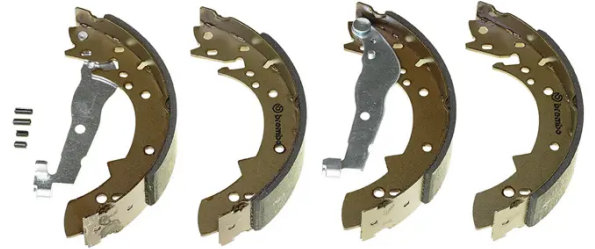

SHOE

S 68 511

The S 68 511 brake shoe is synonymous with reliability

Brembo brake shoes of original equipment quality guarantee the safe and reliable performance of your drum braking system. All Brembo brake shoes are accompanied by a ECE-R90 homologation certificate.

- ✓ OE-equivalent
- ✓ Brembo quality
- ✓ ECE-R90 certificate
- ✓ Safety
- ✓ Durability
- ✓ With accessories

Technical specifications

EAN code
8432509643761

Rear

Diameter
229 mm

Width
42 mm

Braking system
TRW-Lucas

Parking brake lever

COMPATIBLE VEHICLES

COMPATIBLE OE PART NUMBERS

423804 PEUGEOT

423805 PEUGEOT

423886 PEUGEOT

424115 PEUGEOT

424156 PEUGEOT