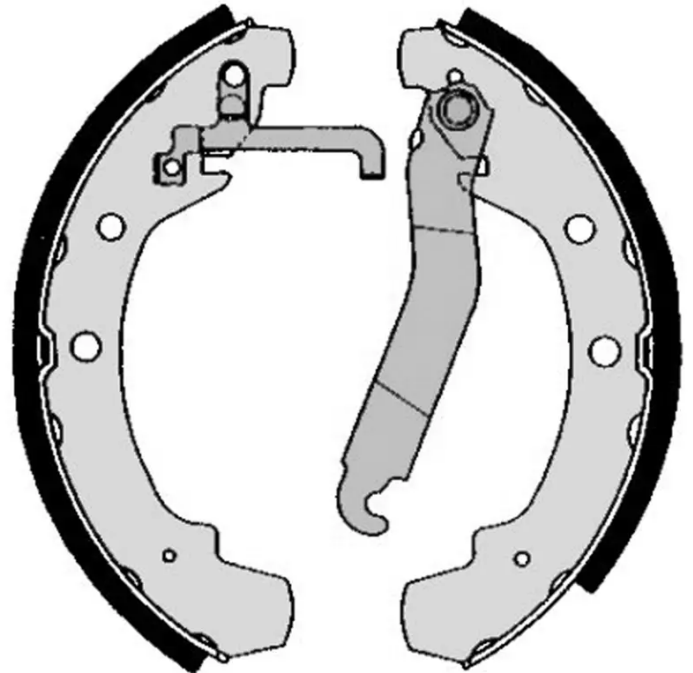

SHOE

S 85 510

The S 85 510 brake shoe is synonymous with reliability

Brembo brake shoes of original equipment quality guarantee the safe and reliable performance of your drum braking system. All Brembo brake shoes are accompanied by a ECE-R90 homologation certificate.

- ✓ OE-equivalent
- ✓ Brembo quality
- ✓ ECE-R90 certificate
- ✓ Safety
- ✓ Durability

Technical specifications

EAN code
8432509645017

Rear

Diameter
252 mm

Width
56 mm

Braking system
VAG

Parking brake lever
With handbrake lever