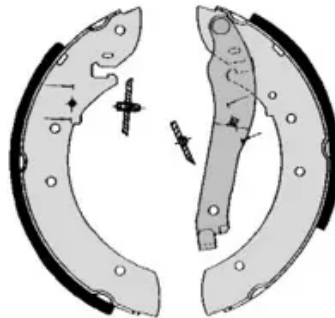

SHOE KIT H 61 030

The H 61 030 shoe kit is synonymous with reliability

The standard Brembo kit is the ideal solution for drum brake maintenance. The kit contains all the components necessary for drum brake maintenance: shoes, brake wheel cylinders, springs, lubricant, and fixing kit.

- ✓ OE-equivalent
- ✓ Brembo quality
- ✓ ECE-R90 certificate
- ✓ Safety
- ✓ Durability
- ✓ Quick assembly
- ✓ With accessories

Technical specifications

EAN code 8020584073056	Axle Rear	Diameter 255 mm
Width 61 mm	Master cylinder diameter 22 mm	Type of assembly Not pre-assembled
Braking system Lucas	Brake proportioning valve	