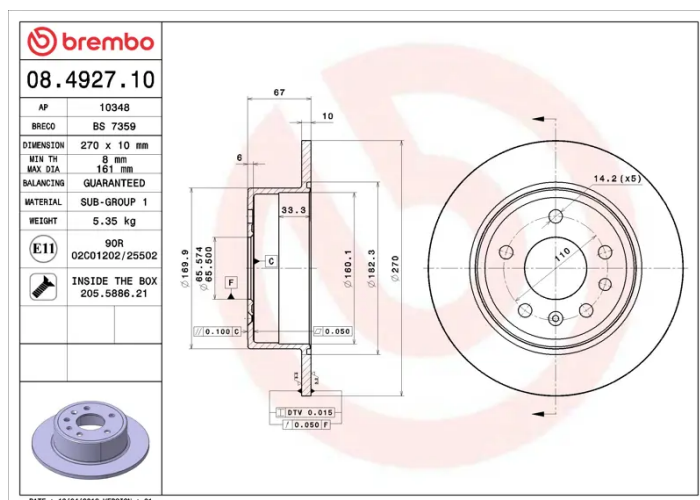

### Technical specifications

EAN code  
**8020584492710**

Axle  
**Rear**

Diameter  $\varnothing$   
**270 mm**

Thickness (TH)  
**10 mm**

Height (A)  
**67 mm**

Number of holes (C)  
**5**

Brake disc type  
**Solid**

Centering (B)  
**66 mm**

Min. thickness  
**8 mm**

Tightening torque  
**110 Nm**

COMPATIBLE VEHICLES