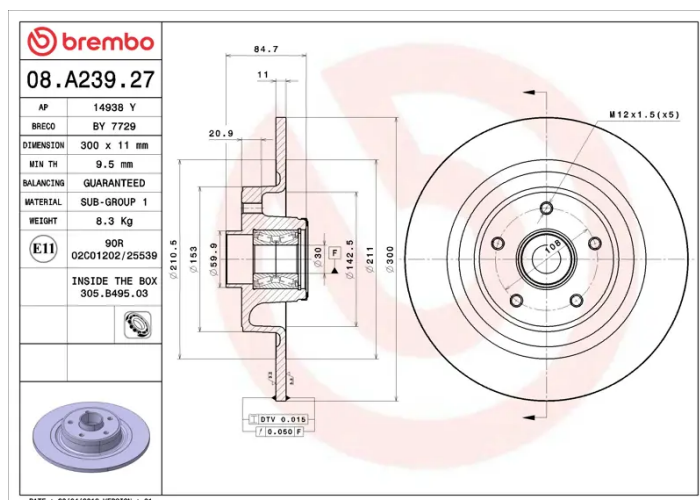

- ✓ OE-equivalent
- ✓ Brembo quality
- ✓ ECE-R90 certificate
- ✓ Safety
- ✓ Bearing kit

Technical specifications

EAN code **8020584016626** Axle **Front and rear**

Thickness (TH) **11 mm** Height (A) **85 mm**

Brake disc type **Solid** Centering (B) **30 mm**

Diameter \varnothing **300 mm**

Number of holes (C) **5**

Min. thickness **9,5 mm**

COMPATIBLE VEHICLES

COMPATIBLE OE PART NUMBERS

402029325R	RENAULT
------------	---------