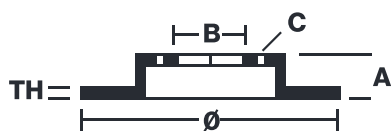

BRAKE DISC

08.A239.27

The **08.A239.27** brake disc is synonymous with reliability

The Brembo brake disc is fully interchangeable with an Original Equipment brake disc. The control of the entire production cycle allows Brembo to offer brake discs with outstanding performance levels, reliability, durability and comfort in all conditions of use. All Brembo brake discs are accompanied by the ECE-R90 homologation.

- ✓ OE-equivalent
- ✓ Brembo quality
- ✓ ECE-R90 certificate
- ✓ Safety
- ✓ Bearing kit

Technical specifications

EAN code **8020584016626** Axle **Front and rear**

Thickness (TH) **11 mm** Height (A) **85 mm**