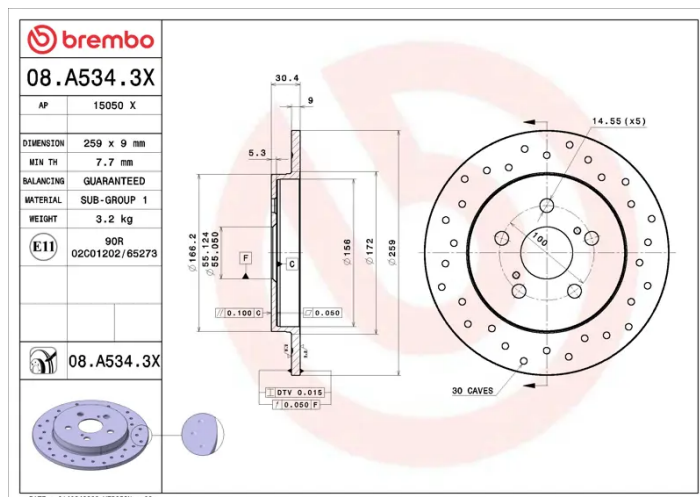

- ✓ Brembo quality
- ✓ ECE-R90 certificate
- ✓ Performance
- ✓ Sports driving
- ✓ Sporty look
- ✓ Anti-corrosion

Technical specifications

EAN code
8020584322741

Axle
Rear

Diameter Ø
259 mm

Thickness (TH)
9 mm

Height (A)
30,4 mm

Number of holes (C)
5

Brake disc type
Solid

Centering (B)
55 mm

Min. thickness
7,7 mm

COMPATIBLE OE PART NUMBERS

| | |
|------------|--------------|
| 4243112310 | LEXUS |
| 4243112310 | SUBARU |
| 4243102110 | TOYOTA |
| 4243102200 | TOYOTA |
| 4243102250 | TOYOTA |
| 4243112310 | TOYOTA |
| 4243112310 | TOYOTA (FAW) |