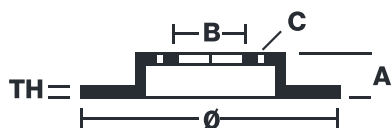

BRAKE DISC

08.B650.17

The **08.B650.17** brake disc is synonymous with reliability

The Brembo brake disc is fully interchangeable with an Original Equipment brake disc. The control of the entire production cycle allows Brembo to offer brake discs with outstanding performance levels, reliability, durability and comfort in all conditions of use. All Brembo brake discs are accompanied by the ECE-R90 homologation.

- ✓ OE-equivalent
- ✓ Brembo quality
- ✓ ECE-R90 certificate
- ✓ Safety
- ✓ Bearing kit

Technical specifications

EAN code
8020584310434

Axle
Rear

Diameter Ø
274 mm

Thickness (TH)
11 mm

Height (A)
82 mm

Number of holes (C)
4