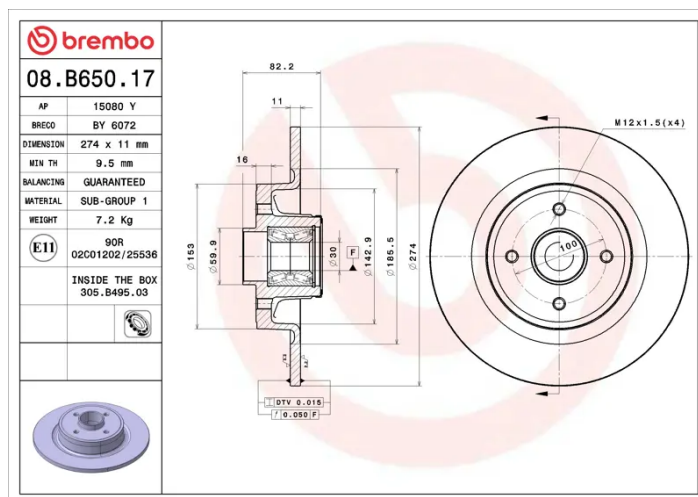

BRAKE DISC

08.B650.17

The **08.B650.17** brake disc is synonymous with reliability

The Brembo brake disc is fully interchangeable with an Original Equipment brake disc. The control of the entire production cycle allows Brembo to offer brake discs with outstanding performance levels, reliability, durability and comfort in all conditions of use. All Brembo brake discs are accompanied by the ECE-R90 homologation.

- ✓ OE-equivalent
- ✓ Brembo quality
- ✓ ECE-R90 certificate
- ✓ Safety
- ✓ Bearing kit

Technical specifications

EAN code
8020584310434

Axle
Rear

Diameter Ø
274 mm

Thickness (TH)
11 mm

Height (A)
82 mm

Number of holes (C)
4

Brake disc type
Solid

Centering (B)
30 mm

Min. thickness
9,5 mm

COMPATIBLE VEHICLES

COMPATIBLE OE PART NUMBERS

7701208230	RENAULT
------------	---------

8660001810	RENAULT
------------	---------

8671018105	RENAULT
------------	---------
