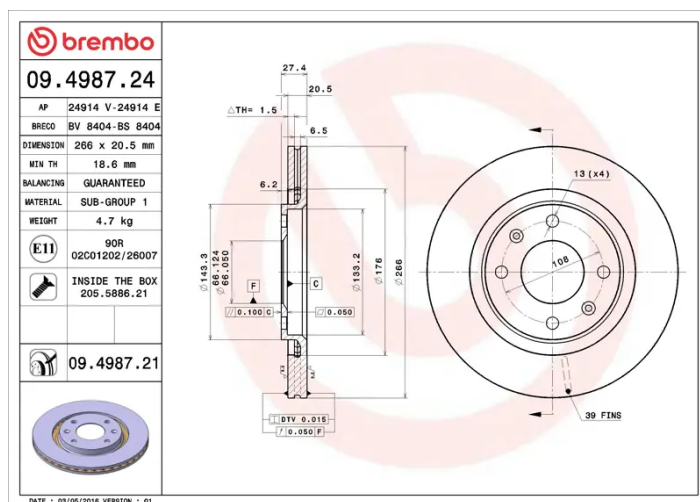

- ✓ OE-equivalent
- ✓ Brembo quality
- ✓ ECE-R90 certificate
- ✓ Safety
- ✓ Fastening screws

Technical specifications

EAN code **8020584012512** Diameter \varnothing **266** mm

Thickness (TH) **20,5** mm Height (A) **27** mm

Number of holes (C) **4**

Brake disc type **Ventilated** Centering (B) **66** mm

Min. thickness **18,6** mm

Tightening torque **90** Nm

COMPATIBLE VEHICLES

COMPATIBLE OE PART NUMBERS

1618859780	CITROËN
------------	---------