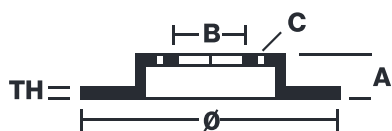

BRAKE DISC

09.4987.24

The **09.4987.24** brake disc is synonymous with reliability

The Brembo brake disc is fully interchangeable with an Original Equipment brake disc. The control of the entire production cycle allows Brembo to offer brake discs with outstanding performance levels, reliability, durability and comfort in all conditions of use. All Brembo brake discs are accompanied by the ECE-R90 homologation.

- ✓ OE-equivalent
- ✓ Brembo quality
- ✓ ECE-R90 certificate
- ✓ Safety
- ✓ Fastening screws

Technical specifications

EAN code **8020584012512** Diameter \varnothing **266** mm

Thickness (TH) **20,5** mm Height (A) **27** mm