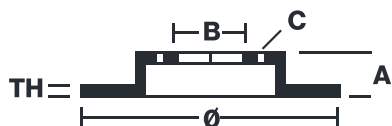

Technical specifications

EAN code
8020584212417

Axle
Front

Diameter Ø
288 mm

Thickness (TH)
25 mm

Height (A)
46 mm

Number of holes (C)
5

Brake disc type
Ventilated

Centering (B)
68 mm

Min. thickness
23,5 mm

Tightening torque
120 Nm