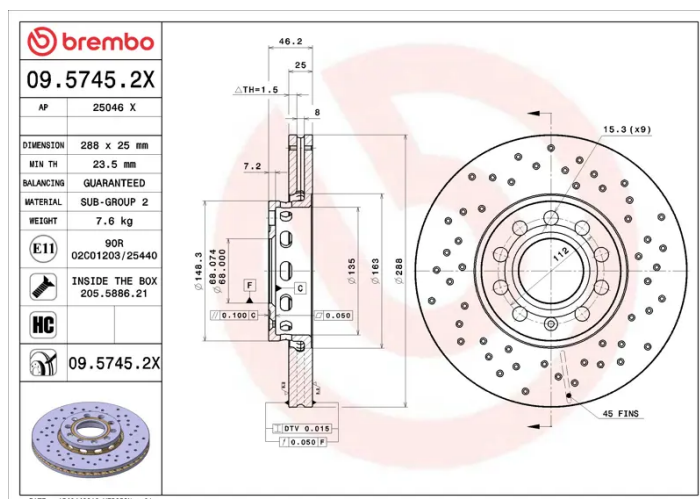

- ✓ Brembo quality
- ✓ ECE-R90 certificate
- ✓ Performance
- ✓ Sports driving
- ✓ Sporty look
- ✓ High carbon
- ✓ Anti-corrosion
- ✓ Fastening screws

Technical specifications

EAN code
8020584212417

Axle
Front

Diameter Ø
288 mm

Thickness (TH)
25 mm

Height (A)
46 mm

Number of holes (C)
5

Brake disc type
Ventilated

Centering (B)
68 mm

Min. thickness
23,5 mm

Tightening torque
120 Nm