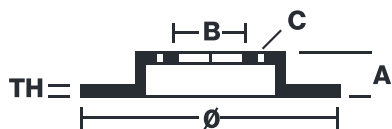

BRAKE DISC

09.8633.10

The **09.8633.10** brake disc is synonymous with reliability

The Brembo brake disc is fully interchangeable with an Original Equipment brake disc. The control of the entire production cycle allows Brembo to offer brake discs with outstanding performance levels, reliability, durability and comfort in all conditions of use. All Brembo brake discs are accompanied by the ECE-R90 homologation.

- ✓ OE-equivalent
- ✓ Brembo quality
- ✓ ECE-R90 certificate
- ✓ Safety
- ✓ Fastening screws

Technical specifications

EAN code
8020584863312

Axle
Front

Diameter Ø
286 mm

Thickness (TH)
26 mm

Height (A)
50 mm