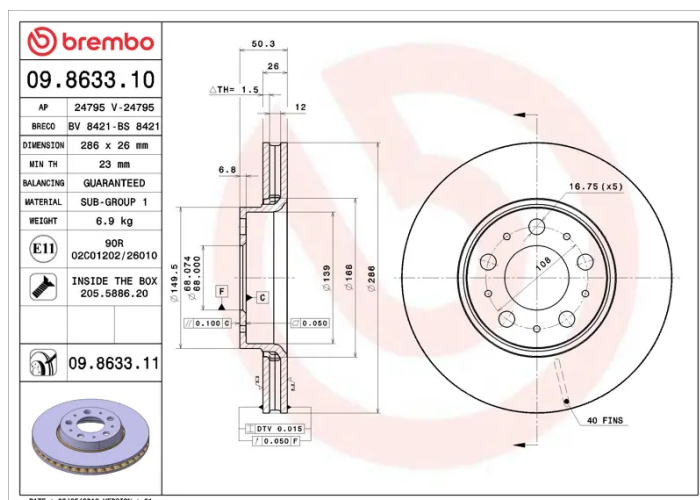

- ✓ OE-equivalent
- ✓ Brembo quality
- ✓ ECE-R90 certificate
- ✓ Safety
- ✓ Fastening screws

Technical specifications

EAN code
8020584863312

Axle
Front

Diameter Ø
286 mm

Thickness (TH)
26 mm

Height (A)
50 mm

Number of holes (C)
5

Brake disc type
Ventilated

Centering (B)
68 mm

Min. thickness
23 mm

Tightening torque
140 Nm

COMPATIBLE VEHICLES

COMPATIBLE OE PART NUMBERS

272403 VOLVO