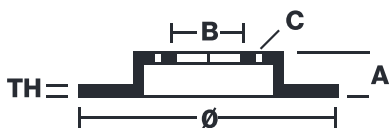

Technical specifications

EAN code
8020584031278

Axle
Rear

Diameter $\varnothing$
320 mm

Thickness (TH)
20 mm

Height (A)
61 mm

Number of holes (C)
5

Brake disc type
Ventilated

Centering (B)
75 mm

Min. thickness
18,4 mm

Tightening torque
120 Nm