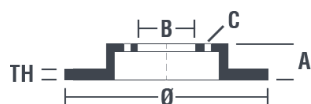

Herstellernummer

Brembo 09.9425.75 **AP** X 24926

| | |
|--------------------------------|-------------------------------|
| | |
| 09.9425.75 | |
| AP | X 24926 |
| DIMENSION | 320 x 20 mm |
| MIN TH | 18,4 mm |
| MAX DIA | 186 mm |
| BALANCING | GUARANTEED |
| MATERIAL | SUB-GROUP 2 |
| WEIGHT | 7.4 kg |
| | 90R 02C01203/26159 |
| | INSIDE THE BOX 105.5732.93 |
| | |
| | 09.9425.75 |
| | |
| DATE : 27/10/2017 VERSION : 00 | |