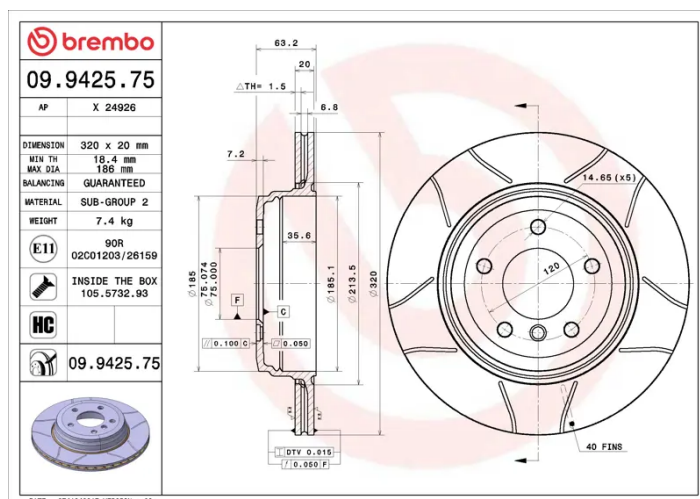

- ✓ Brembo quality
- ✓ ECE-R90 certificate
- ✓ Performance
- ✓ Sports driving
- ✓ Sporty look
- ✓ High carbon
- ✓ Anti-corrosion
- ✓ Fastening screws

Technical specifications

EAN code
8020584031278

Axle
Rear

Diameter \varnothing
320 mm

Thickness (TH)
20 mm

Height (A)
61 mm

Number of holes (C)
5

Brake disc type
Ventilated

Centering (B)
75 mm

Min. thickness
18,4 mm

Tightening torque
120 Nm