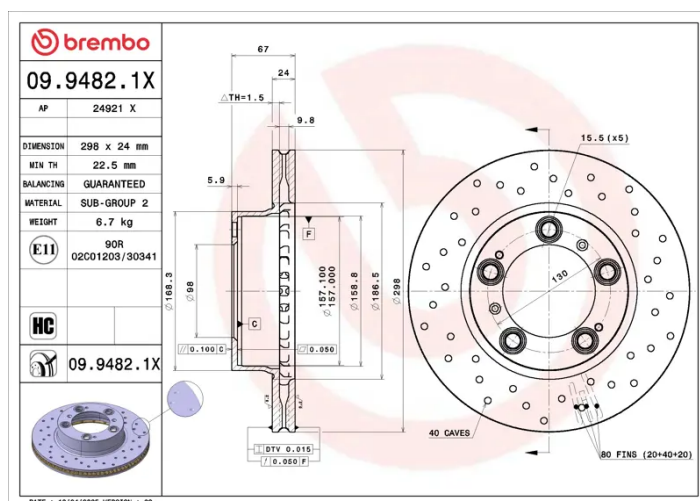

- ✓ Brembo quality
- ✓ ECE-R90 certificate
- ✓ Performance
- ✓ Sports driving
- ✓ Sporty look
- ✓ High carbon
- ✓ Anti-corrosion

Technical specifications

EAN code
8020584343364

Axle
Front

Diameter Ø
298 mm

Thickness (TH)
24 mm

Height (A)
67 mm

Number of holes (C)
5

Brake disc type
Ventilated

Centering (B)
157 mm

Min. thickness
22,5 mm

COMPATIBLE VEHICLES

COMPATIBLE OE PART NUMBERS