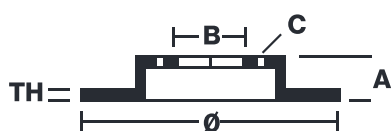

## 09.9482.1X

The 09.9482.1X Xtra brake disc is synonymous with reliability

The Brembo Xtra brake disc features holes on the braking surface. The holes are designed to improve the cooling of the braking system, to generate greater fading resistance and grip in the initial stages of braking. The sports look is also enhanced by the presence of the UV paint.

### Technical specifications

EAN code  
**8020584343364**

Axle  
**Front**

Diameter Ø  
**298 mm**

Thickness (TH)  
**24 mm**

Height (A)  
**67 mm**

Number of holes (C)  
**5**

Brake disc type  
**Ventilated**