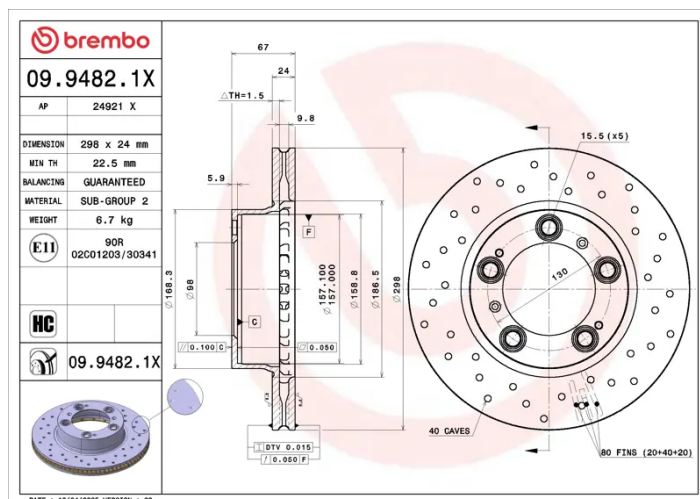

### Technical specifications

EAN code  
**8020584343364**

Axle  
**Front**

Diameter Ø  
**298 mm**

Thickness (TH)  
**24 mm**

Height (A)  
**67 mm**

Number of holes (C)  
**5**

Brake disc type  
**Ventilated**

Centering (B)  
**157 mm**

Min. thickness  
**22,5 mm**

COMPATIBLE VEHICLES