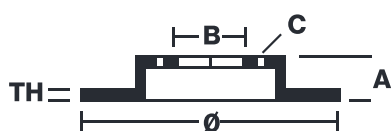

Technical specifications