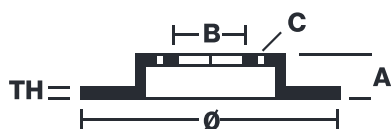

BRAKE DISC MAX

09.9610.75

The 09.9610.75 Max brake disc is synonymous with reliability

The Brembo Max brake disc features grooves on the braking surface. The special shape of the grooves generates greater fading resistance and constant renewal of friction material, quickly restoring optimum braking conditions. The UV paint completes the sporty look.

- ✓ Brembo quality
- ✓ ECE-R90 certificate
- ✓ Performance
- ✓ Sports driving
- ✓ Sporty look
- ✓ Anti-corrosion
- ✓ Fastening screws

Technical specifications

EAN code
8020584023976

Axle
Front

Diameter Ø
247 mm