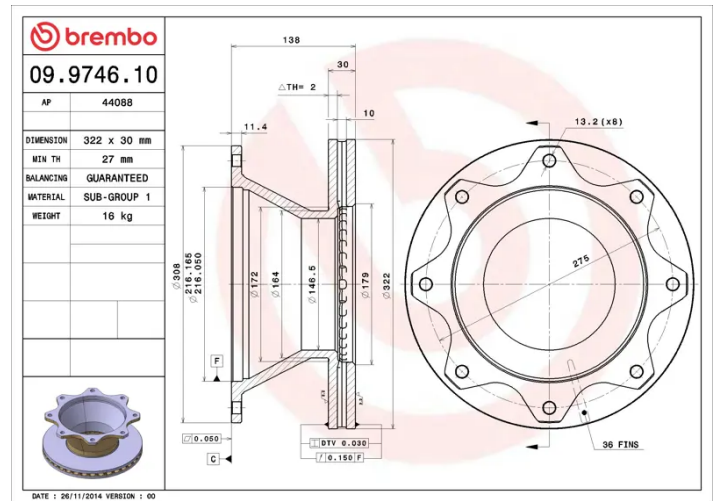

## 09.9746.10

The **09.9746.10** brake disc is synonymous with reliability

The Brembo brake disc is fully interchangeable with an Original Equipment brake disc. The control of the entire production cycle allows Brembo to offer brake discs with outstanding performance levels, reliability, durability and comfort in all conditions of use. All Brembo brake discs are accompanied by the ECE-R90 homologation.

### Technical specifications

EAN code <b>8020584974612</b>	Axle <b>Rear</b>	Diameter Ø <b>322</b> mm
Thickness (TH) <b>30</b> mm	Height (A) <b>138</b> mm	Number of holes (C) <b>8</b>
Brake disc type <b>Ventilated</b>	Centering (B) <b>216</b> mm	Min. thickness <b>27</b> mm