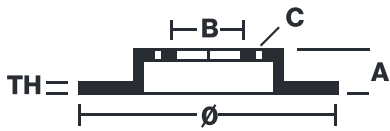

## 09.9746.10

The **09.9746.10** brake disc is synonymous with reliability

The Brembo brake disc is fully interchangeable with an Original Equipment brake disc. The control of the entire production cycle allows Brembo to offer brake discs with outstanding performance levels, reliability, durability and comfort in all conditions of use. All Brembo brake discs are accompanied by the ECE-R90 homologation.

### Technical specifications

EAN code <b>8020584974612</b>	Axle <b>Rear</b>	Diameter Ø <b>322</b> mm
Thickness (TH) <b>30</b> mm	Height (A) <b>138</b> mm	Number of holes (C) <b>8</b>
Brake disc type <b>Ventilated</b>	Centering (B) <b>216</b> mm	Min. thickness <b>27</b> mm