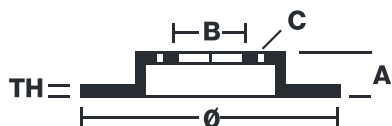

BRAKE DISC SPORT

09.C404.1S

Sport brake disc 09.C404.1S belongs to Brembo Cool Line

The Sport brake disc features TY3 grooves and the Brembo logo on the braking surface. These features provide an improved pedal feeling, more braking grip and greater fading resistance for better performance.

- ✓ Brembo quality
- ✓ ECE-R90 certificate
- ✓ Performance
- ✓ Sports driving
- ✓ Sporty look
- ✓ High carbon
- ✓ Fastening screws
- ✓ Fading resistance

Technical specifications

EAN code	Axle	Diameter Ø
-	Rear	345 mm
Thickness (TH)	Height (A)	Number of holes (C)
24 mm	69 mm	5
Brake disc type	Centering (B)	Min. thickness
Ventilated	75 mm	22,4 mm