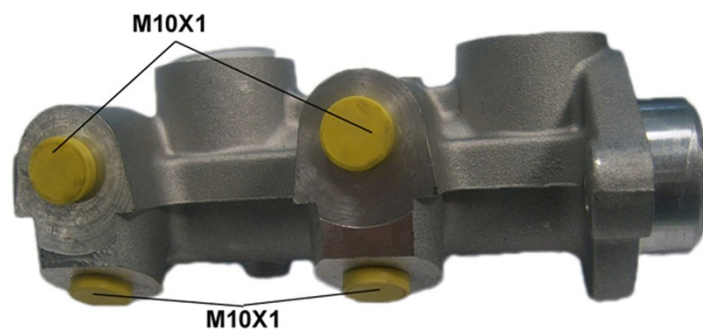

Hauptbremszylinder M 59 035

Hauptbremszylinder, technische Daten

Achse Durchmesser
20,64 mm

Gewinde Bremssystem
10 x 1 (4) DELCO

Material Position
Aluminium

EAN-Code
8432509611050

Kompat. Fahrzg.

OPEL			
Modell	Typ	kW	Baujahr
CORSA A Box (S83)	1.0 (F08, W5L)	33	02/86 04/89
CORSA A Hatchback (S83)	1.0 (F08, M08, F68, M68)	33	09/82 03/93
CORSA A TR (S83)	1.0 (F11, M11, F19, M19)	33	09/82 09/92
KADETT E (T85)	1.2 (C19, D19)	40	09/84 07/86
KADETT E (T85)	1.3 i Cat (C19, D19)	44	09/85 08/91
KADETT E (T85)	1.3 N (C19, D19)	44	09/84 08/89
KADETT E (T85)	1.3 S (C19, D19)	55	09/84 08/87
KADETT E (T85)	1.4 i (C19, D19)	44	01/90 08/91
KADETT E (T85)	1.4 S (C19, D19)	55	01/90 08/91
KADETT E (T85)	1.5 TD (C19, D19)	53	07/88 08/91
KADETT E (T85)	1.6 D (C19, D19)	40	09/84 01/89
KADETT E (T85)	1.6 i (C19, D19)	55	09/86 08/91
KADETT E (T85)	1.6 i Cat (C19, D19)	55	09/86 08/91
KADETT E (T85)	1.6 S (C19, D19)	66	09/84 08/86
KADETT E (T85)	1.6 S (C19, D19)	60	09/86 08/91
KADETT E (T85)	1.7 D (C19, D19)	42	02/89 08/91
KADETT E (T85)	1.8 (C19, D19)	84	09/87 08/90
KADETT E (T85)	1.8 i (C19, D19)	85	09/84 08/86
KADETT E (T85)	1.8 i (C19, D19)	66	09/90 08/91