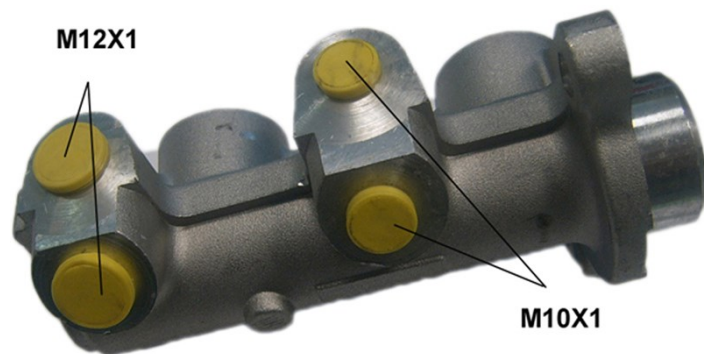

Hauptbremszylinder M 59 054

Hauptbremszylinder, technische Daten

Achse Durchmesser
20,64 mm

Gewinde Bremssystem
DELCO

Material Position
Aluminium

EAN-Code
8432509637975

Kompat. Fahrz.

OPEL			
Modell	Typ	kW	Baujahr
CORSA A Box (S83)	1.0 (F08, W5L)	33	02/86 04/89
CORSA A Hatchback (S83)	1.0 (F08, M08, F68, M68)	33	09/82 03/93
CORSA A TR (S83)	1.0 (F11, M11, F19, M19)	33	09/82 09/92
KADETT E (T85)	1.3 S (C19, D19)	55	09/84 08/87
KADETT E (T85)	1.6 D (C19, D19)	40	09/84 01/89
KADETT E (T85)	1.6 i (C19, D19)	55	09/86 08/91
KADETT E (T85)	1.6 i Cat (C19, D19)	55	09/86 08/91
KADETT E (T85)	1.6 S (C19, D19)	66	09/84 08/86
KADETT E (T85)	1.6 S (C19, D19)	60	09/86 08/91
KADETT E (T85)	1.8 i (C19, D19)	85	09/84 08/86
KADETT E (T85)	1.8 S (C19, D19)	62	09/87 08/91
KADETT E (T85)	2.0 i (C19, D19)	85	09/87 05/92
KADETT E (T85)	2.0 i Cat (C19, D19)	85	03/87 05/92
KADETT E Box (T85)	1.2 (C70, D70)	40	09/84 07/86
KADETT E Box (T85)	1.3 N (C70, D70)	44	09/84 07/89
KADETT E Combo (T85)	1.3 N (C25, D25)	44	01/86 12/89
KADETT E Combo (T85)	1.3 S (C25, D25)	55	01/86 12/89
KADETT E Combo (T85)	1.6 (C25, D25)	60	09/86 12/91
KADETT E Estate (T85)	1.2 (C15, C35, D15, D35)	40	09/84 07/86