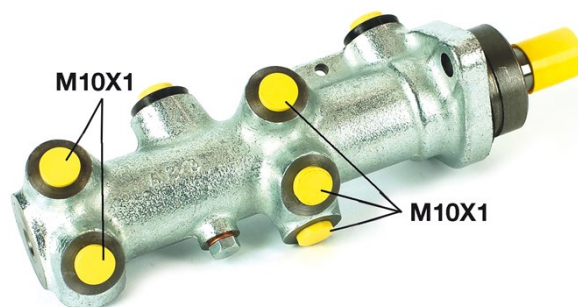

Hauptbremszylinder M 61 006

Hauptbremszylinder, technische Daten

Achse	Durchmesser 23,81 mm
Gewinde 10 x 1 (5)	Bremssystem Bendix
Material Cast Iron	Position

EAN-Code
8432509611159

Kompat. Fahrz.

CITROËN

Modell	Typ	kW	Baujahr
JUMPER Box (230L) / RELAY Box (230L)	1.9 D	51	02/94 04/02
JUMPER Box (230L) / RELAY Box (230L)	1.9 D	50	07/99 04/02
JUMPER Box (230L) / RELAY Box (230L)	1.9 TD	66	03/94 04/02
JUMPER Box (230L) / RELAY Box (230L)	1.9 TD	68	03/94 04/02
JUMPER Box (230L) / RELAY Box (230L)	2.0	80	03/94 04/02
JUMPER Box (230L) / RELAY Box (230L)	2.0 4x4	80	10/96 01/02
JUMPER Box (230L) / RELAY Box (230L)	2.0 HDI	62	11/01 04/02
JUMPER Box (230L) / RELAY Box (230L)	2.5 D	63	03/94 04/02
JUMPER Box (230L) / RELAY Box (230L)	2.5 D 4x4	63	03/00 04/02
JUMPER Box (230L) / RELAY Box (230L)	2.5 TD	76	03/94 04/02
JUMPER Box (230L) / RELAY Box (230L)	2.5 TDi	79	12/96 11/00
JUMPER Box (230L) / RELAY Box (230L)	2.5 TDi 4x4	79	03/00 11/00
JUMPER Box (230L) / RELAY Box (230L)	2.8 HDi	94	09/00 04/02
JUMPER Box (230L) / RELAY Box (230L)	2.8 HDi 4x4	94	09/00 04/02
JUMPER Bus (230P) / RELAY Bus (230P)	1.9 D	51	01/99 04/02
JUMPER Bus (230P) / RELAY Bus (230P)	1.9 TD	68	02/94 04/02
JUMPER Bus (230P) / RELAY Bus (230P)	1.9 TD	66	08/94 04/02
JUMPER Bus (230P) / RELAY Bus (230P)	1.9 TD 4x4	68	08/96 04/02
JUMPER Bus (230P) / RELAY Bus (230P)	2.0	80	02/94 04/02