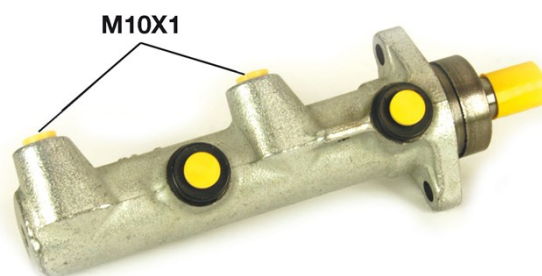

Hauptbremszylinder, technische Daten

Achse	Durchmesser 23,81 mm
Gewinde 10 x 1 (2)	Bremssystem Bendix
Material Cast Iron	Position

EAN-Code
8432509611166

Kompat. Fahrz.

CITROËN

Modell	Typ	kW	Baujahr
JUMPER Box (230L) / RELAY Box (230L)	1.9 D	51	02/94 04/02
JUMPER Box (230L) / RELAY Box (230L)	1.9 D	50	07/99 04/02
JUMPER Box (230L) / RELAY Box (230L)	1.9 TD	66	03/94 04/02
JUMPER Box (230L) / RELAY Box (230L)	1.9 TD	68	03/94 04/02
JUMPER Box (230L) / RELAY Box (230L)	2.0	80	03/94 04/02
JUMPER Box (230L) / RELAY Box (230L)	2.0 4x4	80	10/96 01/02
JUMPER Box (230L) / RELAY Box (230L)	2.5 D	63	03/94 04/02
JUMPER Box (230L) / RELAY Box (230L)	2.5 D 4x4	63	03/00 04/02
JUMPER Box (230L) / RELAY Box (230L)	2.5 TD	76	03/94 04/02
JUMPER Box (230L) / RELAY Box (230L)	2.5 TDi	79	12/96 11/00
JUMPER Box (230L) / RELAY Box (230L)	2.5 TDi 4x4	79	03/00 11/00
JUMPER Box (230L) / RELAY Box (230L)	2.8 HDi	94	09/00 04/02
JUMPER Box (230L) / RELAY Box (230L)	2.8 HDi 4x4	94	09/00 04/02
JUMPER Bus (230P) / RELAY Bus (230P)	1.9 D	51	01/99 04/02
JUMPER Bus (230P) / RELAY Bus (230P)	1.9 TD	68	02/94 04/02
JUMPER Bus (230P) / RELAY Bus (230P)	1.9 TD	66	08/94 04/02
JUMPER Bus (230P) / RELAY Bus (230P)	1.9 TD 4x4	68	08/96 04/02
JUMPER Bus (230P) / RELAY Bus (230P)	2.0	80	02/94 04/02
JUMPER Bus (230P) / RELAY Bus (230P)	2.0 4x4	80	08/96 04/02