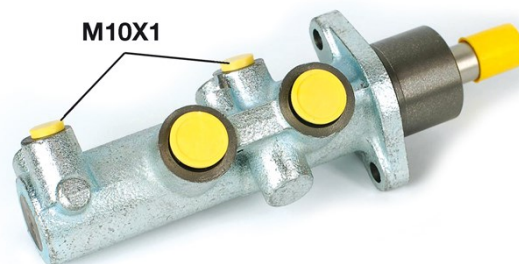

Hauptbremszylinder, technische Daten

Achse Durchmesser
25,4 mm

Gewinde Bremssystem
10 x 1 (2)

Material Position
Cast Iron

EAN-Code
8432509611463

Kompat. Fahrzg.

CITROËN

Modell	Typ	kW	Baujahr
JUMPER Box (230L) / RELAY Box (230L)	1.9 D	51	02/94 04/02
JUMPER Box (230L) / RELAY Box (230L)	1.9 D	50	07/99 04/02
JUMPER Box (230L) / RELAY Box (230L)	1.9 TD	66	03/94 04/02
JUMPER Box (230L) / RELAY Box (230L)	1.9 TD	68	03/94 04/02
JUMPER Box (230L) / RELAY Box (230L)	2.0	80	03/94 04/02
JUMPER Box (230L) / RELAY Box (230L)	2.0 HDI	62	11/01 04/02
JUMPER Box (230L) / RELAY Box (230L)	2.5 D	63	03/94 04/02
JUMPER Box (230L) / RELAY Box (230L)	2.5 D 4x4	63	03/00 04/02
JUMPER Box (230L) / RELAY Box (230L)	2.5 TD	76	03/94 04/02
JUMPER Box (230L) / RELAY Box (230L)	2.5 TDi	79	12/96 11/00
JUMPER Box (230L) / RELAY Box (230L)	2.5 TDi 4x4	79	03/00 11/00
JUMPER Box (230L) / RELAY Box (230L)	2.8 HDi	94	09/00 04/02
JUMPER Box (230L) / RELAY Box (230L)	2.8 HDi 4x4	94	09/00 04/02
JUMPER Box (244) / RELAY Box (244)	2.0	81	04/02 -
JUMPER Box (244) / RELAY Box (244)	2.0 bivalent	81	02/03 -
JUMPER Box (244) / RELAY Box (244)	2.0 HDi	62	04/02 -
JUMPER Box (244) / RELAY Box (244)	2.2 HDi	74	04/02 -
JUMPER Box (244) / RELAY Box (244)	2.8 HDi	94	04/02 -
JUMPER Box (244) / RELAY Box (244)	2.8 HDi	107	05/04 -