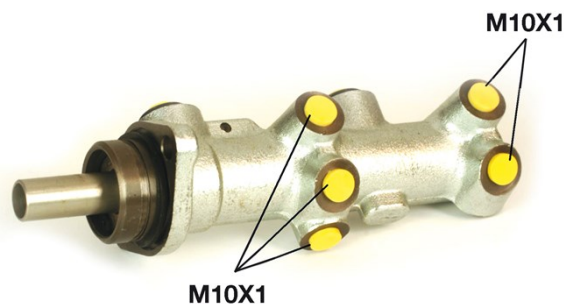

Hauptbremszylinder, technische Daten

Achse Durchmesser
25,4 mm

Gewinde Bremssystem
10 x 1 (5) Bendix

Material Position
Cast Iron

EAN-Code
8432509638521

Kompat. Fahrz.

CITROËN

Modell	Typ	kW	Baujahr
JUMPER Box (230L) / RELAY Box (230L)	1.9 D	51	02/94 04/02
JUMPER Box (230L) / RELAY Box (230L)	1.9 D	50	07/99 04/02
JUMPER Box (230L) / RELAY Box (230L)	1.9 TD	66	03/94 04/02
JUMPER Box (230L) / RELAY Box (230L)	1.9 TD	68	03/94 04/02
JUMPER Box (230L) / RELAY Box (230L)	2.0	80	03/94 04/02
JUMPER Box (230L) / RELAY Box (230L)	2.0 4x4	80	10/96 01/02
JUMPER Box (230L) / RELAY Box (230L)	2.0 HDI	62	11/01 04/02
JUMPER Box (230L) / RELAY Box (230L)	2.5 D	63	03/94 04/02
JUMPER Box (230L) / RELAY Box (230L)	2.5 D 4x4	63	03/00 04/02
JUMPER Box (230L) / RELAY Box (230L)	2.5 TD	76	03/94 04/02
JUMPER Box (230L) / RELAY Box (230L)	2.5 TDi	79	12/96 11/00
JUMPER Box (230L) / RELAY Box (230L)	2.5 TDi 4x4	79	03/00 11/00
JUMPER Box (230L) / RELAY Box (230L)	2.8 HDi	94	09/00 04/02
JUMPER Box (230L) / RELAY Box (230L)	2.8 HDi 4x4	94	09/00 04/02
JUMPER Bus (230P) / RELAY Bus (230P)	1.9 D	51	01/99 04/02
JUMPER Bus (230P) / RELAY Bus (230P)	1.9 TD	68	02/94 04/02
JUMPER Bus (230P) / RELAY Bus (230P)	1.9 TD	66	08/94 04/02
JUMPER Bus (230P) / RELAY Bus (230P)	1.9 TD 4x4	68	08/96 04/02
JUMPER Bus (230P) / RELAY Bus (230P)	2.0	80	02/94 04/02