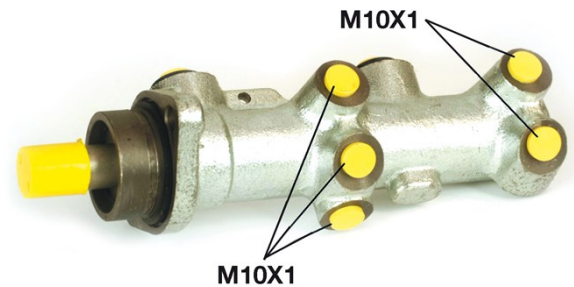

Hauptbremszylinder M 61 114

Hauptbremszylinder, technische Daten

Achse	Durchmesser 23,81 mm
Gewinde 10 x 1 (5)	Bremssystem Bendix
Material Cast Iron	Position

EAN-Code
8432509638538

Kompat. Fahrzg.

CITROËN

Modell	Typ	kW	Baujahr
JUMPER Box (230L) / RELAY Box (230L)	1.9 D	51	02/94 04/02
JUMPER Box (230L) / RELAY Box (230L)	1.9 D	50	07/99 04/02
JUMPER Box (230L) / RELAY Box (230L)	1.9 TD	66	03/94 04/02
JUMPER Box (230L) / RELAY Box (230L)	1.9 TD	68	03/94 04/02
JUMPER Box (230L) / RELAY Box (230L)	2.0	80	03/94 04/02
JUMPER Box (230L) / RELAY Box (230L)	2.0 4x4	80	10/96 01/02
JUMPER Box (230L) / RELAY Box (230L)	2.0 HDI	62	11/01 04/02
JUMPER Box (230L) / RELAY Box (230L)	2.5 D	63	03/94 04/02
JUMPER Box (230L) / RELAY Box (230L)	2.5 D 4x4	63	03/00 04/02
JUMPER Box (230L) / RELAY Box (230L)	2.5 TD	76	03/94 04/02
JUMPER Box (230L) / RELAY Box (230L)	2.5 TDi	79	12/96 11/00
JUMPER Box (230L) / RELAY Box (230L)	2.5 TDi 4x4	79	03/00 11/00
JUMPER Box (230L) / RELAY Box (230L)	2.8 HDi	94	09/00 04/02
JUMPER Box (230L) / RELAY Box (230L)	2.8 HDi 4x4	94	09/00 04/02
JUMPER Bus (230P) / RELAY Bus (230P)	1.9 D	51	01/99 04/02
JUMPER Bus (230P) / RELAY Bus (230P)	1.9 TD	68	02/94 04/02
JUMPER Bus (230P) / RELAY Bus (230P)	1.9 TD	66	08/94 04/02
JUMPER Bus (230P) / RELAY Bus (230P)	1.9 TD 4x4	68	08/96 04/02
JUMPER Bus (230P) / RELAY Bus (230P)	2.0	80	02/94 04/02