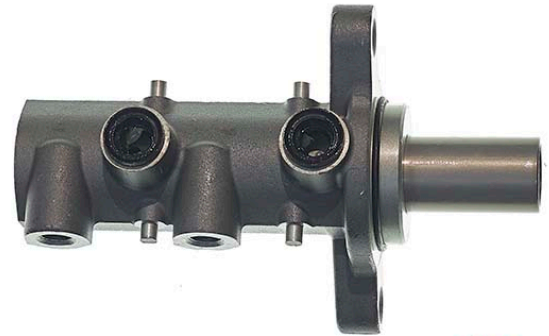

Hauptbremszylinder, technische Daten

Achse Durchmesser
26,99 mm

Gewinde Bremssystem
12 X 1 (2) Bosch

Material Position
Aluminium

EAN-Code
8432509653241

Kompat. Fahrzg.

CITROËN

Modell	Typ	kW	Baujahr
JUMPER Box / RELAY Box	2.2 HDi 100	74	04/06 -
JUMPER Box / RELAY Box	2.2 HDi 110	81	07/11 -
JUMPER Box / RELAY Box	2.2 HDi 120	88	04/06 -
JUMPER Box / RELAY Box	2.2 HDi 130	96	07/11 -
JUMPER Box / RELAY Box	2.2 HDi 150	110	07/11 -
JUMPER Box / RELAY Box	3.0 HDi 145	107	07/10 -
JUMPER Box / RELAY Box	3.0 HDi 155	115	07/10 -
JUMPER Box / RELAY Box	3.0 HDi 160	116	09/06 -
JUMPER Box / RELAY Box	3.0 HDi 180	130	07/11 -
JUMPER Bus / RELAY Bus	2.0 BlueHDi 110	81	07/15 -
JUMPER Bus / RELAY Bus	2.0 BlueHDi 130	96	07/15 -
JUMPER Bus / RELAY Bus	2.0 BlueHDi 160	120	07/15 -
JUMPER Bus / RELAY Bus	2.2 HDi 100	74	04/06 -
JUMPER Bus / RELAY Bus	2.2 HDi 110	81	07/11 -
JUMPER Bus / RELAY Bus	2.2 HDi 120	88	04/06 -
JUMPER Bus / RELAY Bus	2.2 HDi 130	96	07/11 -
JUMPER Bus / RELAY Bus	2.2 HDi 150	110	07/11 -
JUMPER Bus / RELAY Bus	3.0 HDi 155	115	07/10 -
JUMPER Bus / RELAY Bus	3.0 HDi 160	116	09/06 -
JUMPER Bus / RELAY Bus	3.0 HDi 180	130	07/11 -

JUMPER Platform/Chassis / RELAY Platform/Chassis	2.2 HDi 100	74	04/06 -
JUMPER Platform/Chassis / RELAY Platform/Chassis	2.2 HDi 110	81	07/11 -
JUMPER Platform/Chassis / RELAY Platform/Chassis	2.2 HDi 120	88	04/06 -
JUMPER Platform/Chassis / RELAY Platform/Chassis	2.2 HDi 130	96	07/11 -
JUMPER Platform/Chassis / RELAY Platform/Chassis	2.2 HDi 150	110	07/11 -
JUMPER Platform/Chassis / RELAY Platform/Chassis	3.0 HDi 145	107	07/10 -
JUMPER Platform/Chassis / RELAY Platform/Chassis	3.0 HDi 160	116	09/06 -
JUMPER Platform/Chassis / RELAY Platform/Chassis	3.0 HDi 180	130	07/11 -