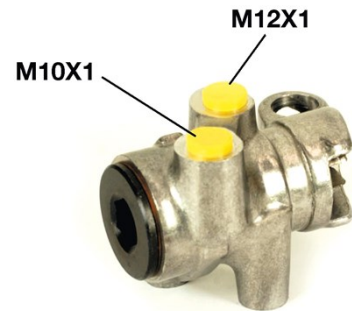

Hydraulisches Regelventil, technische Daten

Achse	Gewinde
Bremssystem Bendix	Material Aluminium
EAN-Code 8432509613399	

Kompat. Fahrzg.

CITROËN				
Modell	Typ	kW	Baujahr	
JUMPER Box (230L) / RELAY Box (230L)	1.9 D	51	02/94 04/02	
JUMPER Box (230L) / RELAY Box (230L)	1.9 D	50	07/99 04/02	
JUMPER Box (230L) / RELAY Box (230L)	1.9 TD	66	03/94 04/02	
JUMPER Box (230L) / RELAY Box (230L)	1.9 TD	68	03/94 04/02	
JUMPER Box (230L) / RELAY Box (230L)	2.0	80	03/94 04/02	
JUMPER Box (230L) / RELAY Box (230L)	2.0 4x4	80	10/96 01/02	
JUMPER Box (230L) / RELAY Box (230L)	2.5 D	63	03/94 04/02	
JUMPER Box (230L) / RELAY Box (230L)	2.5 D 4x4	63	03/00 04/02	
JUMPER Box (230L) / RELAY Box (230L)	2.5 TD	76	03/94 04/02	
JUMPER Box (230L) / RELAY Box (230L)	2.5 TDi	79	12/96 11/00	
JUMPER Box (230L) / RELAY Box (230L)	2.5 TDi 4x4	79	03/00 11/00	
JUMPER Box (230L) / RELAY Box (230L)	2.8 HDi	94	09/00 04/02	
JUMPER Box (230L) / RELAY Box (230L)	2.8 HDi 4x4	94	09/00 04/02	
JUMPER Box (244) / RELAY Box (244)	2.0	81	04/02 -	
JUMPER Box (244) / RELAY Box (244)	2.0 bivalent	81	02/03 -	
JUMPER Box (244) / RELAY Box (244)	2.0 HDi	62	04/02 -	
JUMPER Box (244) / RELAY Box (244)	2.2 HDi	74	04/02 -	
JUMPER Box (244) / RELAY Box (244)	2.8 HDi	94	04/02 -	
JUMPER Box (244) / RELAY Box (244)	2.8 HDi	107	05/04 -	