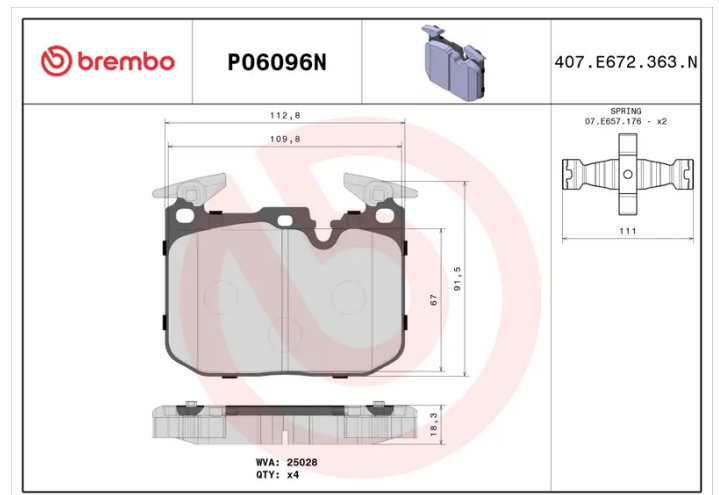

- ✓ OE-equivalent
- ✓ Brembo quality
- ✓ Safety
- ✓ Comfort
- ✓ Durability
- ✓ Dust reduction
- ✓ With accessories

Technical specifications

EAN code 8020584113462	Axle Front	Thickness 18 mm
Width 113 mm	Height 92 mm	Braking system Brembo
Wear indicator Prepared for wear indicator	WVA number 25028	Accessories With accessories With anti-squeal shim With counterweights