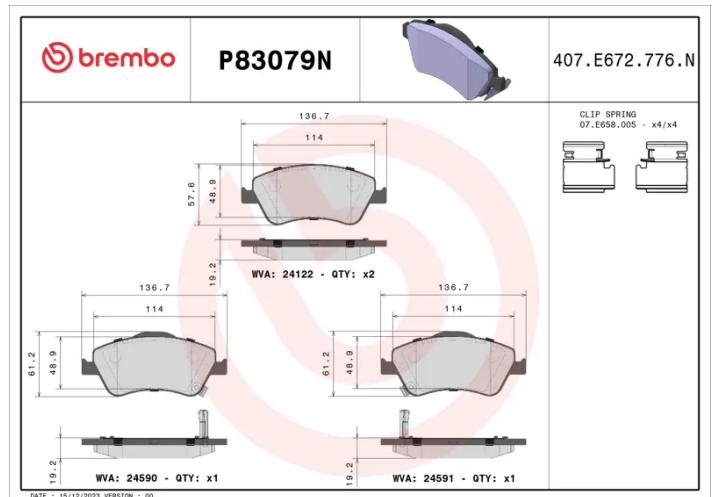

- ✓ OE-equivalent
- ✓ Brembo quality
- ✓ Safety
- ✓ Comfort
- ✓ Durability
- ✓ Dust reduction
- ✓ With accessories

Technical specifications

EAN code 8020584086780	Axle Front	Thickness 19 mm
Width 137 mm	Height 58 mm	Braking system Bosch
Wear indicator Acoustic	WVA number 24122,24590,24591	Accessories With anti-squeal shim