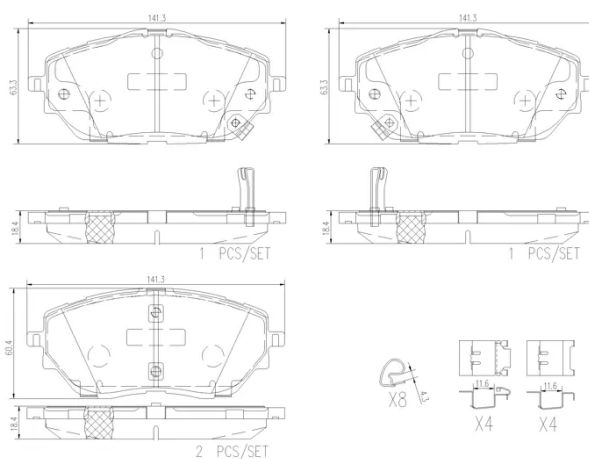

- ✓ OE-equivalent
- ✓ Brembo quality
- ✓ Safety
- ✓ Comfort
- ✓ Durability
- ✓ Dust reduction
- ✓ With accessories

Technical specifications

EAN code 8020584116777	Axle Front	Thickness 18 mm
Width 141 mm	Height 60 mm	Braking system CBI
Wear indicator Acoustic	WVA number 22782,22783,22784	Accessories With anti-squeal shim