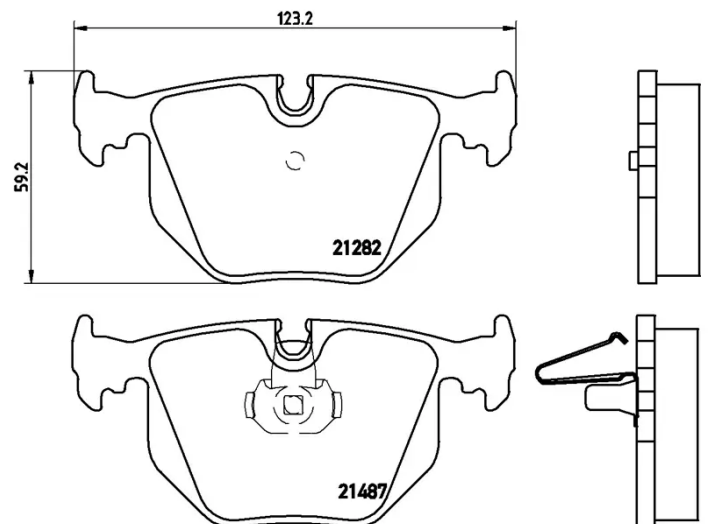

BRAKE PAD

P 06 020

The P 06 020 brake pad is synonymous with reliability

The Brembo brake pad guarantees ultimate safety when braking thanks to the use of more than 100 different compounds, designed according to the type of vehicle and use. Stopping distances reduced to a minimum, maximum driving comfort and silent operation are the most important features of Brembo materials. Brembo brake pads are supplied together with an extensive range of accessories and assembly kits for professional-standard installation.

- ✓ OE-equivalent
- ✓ Brembo quality
- ✓ ECE-R90 certificate
- ✓ Safety
- ✓ Performance
- ✓ Comfort
- ✓ With accessories

Technical specifications

EAN code 8020584050200	Axle Rear	Thickness 17 mm
Width 123 mm	Height 59 mm	Braking system Teves
Wear indicator Prepared for wear indicator	WVA number 21282,21487	Accessories With accessories With anti-squeal shim With piston clip

34212180421 BMW

34212357231 BMW

34216752632 BMW

34216761247 BMW

34216761248 BMW

34216761250 BMW

34216761251 BMW
