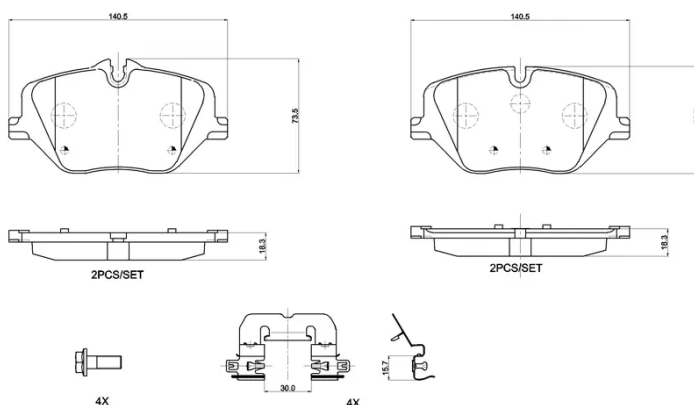

- ✓ OE-equivalent
- ✓ Brembo quality
- ✓ ECE-R90 certificate
- ✓ Safety
- ✓ Performance
- ✓ Comfort
- ✓ With accessories

Technical specifications

EAN code
8020584132302

Axle
Front

Thickness
18 mm

Width
141 mm

Height
69 mm

Wear indicator
Without

WVA number
26695,26696

Accessories
With accessories
With anti-squeal shim
With brake caliper bolts

COMPATIBLE VEHICLES

COMPATIBLE OE PART NUMBERS

34106897141	BMW
34108852291	BMW
6897141	BMW
8852291	BMW
34106897141	BMW (BRILLIANCE)