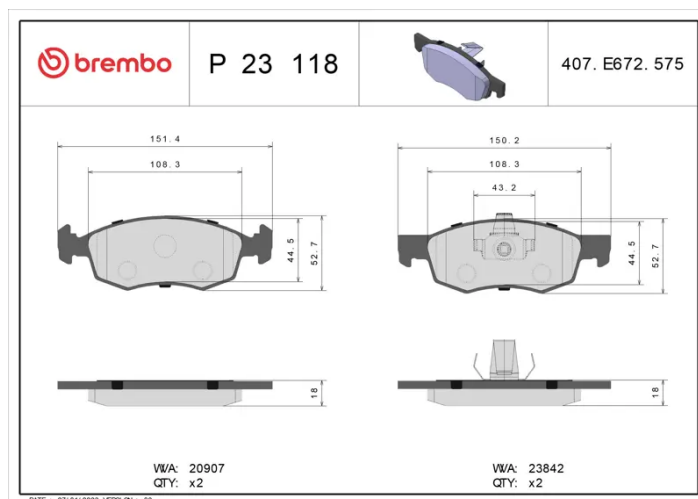

### Technical specifications

EAN code <b>8020584060315</b>	Axle <b>Front</b>	Thickness <b>18 mm</b>
Width <b>150 mm</b>	Height <b>52 mm</b>	Braking system <b>Teves</b>
Wear indicator <b>Without</b>	WVA number <b>20907,23842</b>	Accessories <b>With accessories With anti-squeal shim With piston clip</b>