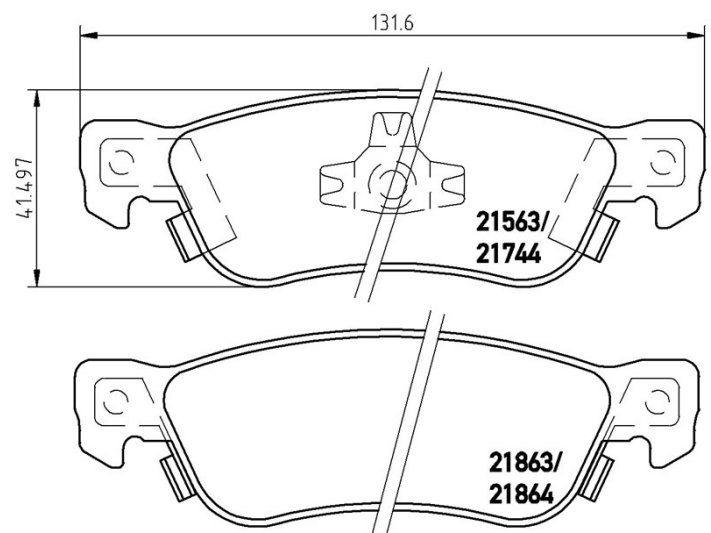

## Bremsbeläge, technische Daten

**Achse**  
Hinten

**WVA**  
21563, 21744, 25122

**Breite**  
131,6 mm

**Stärke**  
13 mm

**Höhe**  
41,5 mm

**Bremssystem**  
Akebono

**Eigenschaften**  
Mit Kolbenclip

**Verschleißanzeiger**  
Akustische

**EAN-Code**  
8020584052921

## Kompat. Fahrzg.

ISUZU			
Modell	Typ	kW	Baujahr
TROOPER I (UBS)	2.2 D 4WD	39	05/84 12/89
TROOPER I (UBS)	2.6 4WD	85	11/86 07/91
TROOPER I (UBS)	2.8 TD (UBS55)	71	10/87 12/91
TROOPER I (UBS)	2.8 TD (UBS55)	78	10/88 12/91
TROOPER I (UBS)	2.8 TD 4WD	81	11/86 07/91
TROOPER I Open Off-Road Vehicle (UBS)	2.0 (UBS13)	58	01/83 12/85
TROOPER I Open Off-Road Vehicle (UBS)	2.2 D (UBS52)	45	01/83 12/83
TROOPER I Open Off-Road Vehicle (UBS)	2.2 D 4x4	39	05/84 07/89
TROOPER I Open Off-Road Vehicle (UBS)	2.2 TD (UBS52)	53	03/84 12/91
TROOPER I Open Off-Road Vehicle (UBS)	2.3 (UBS16)	66	11/85 12/91

TROOPER I Open Off-Road Vehicle (UBS)	2.6 i (UBS17)	85	10/87 12/91
TROOPER I Open Off-Road Vehicle (UBS)	2.8 TD 4x4	81	11/86 07/91