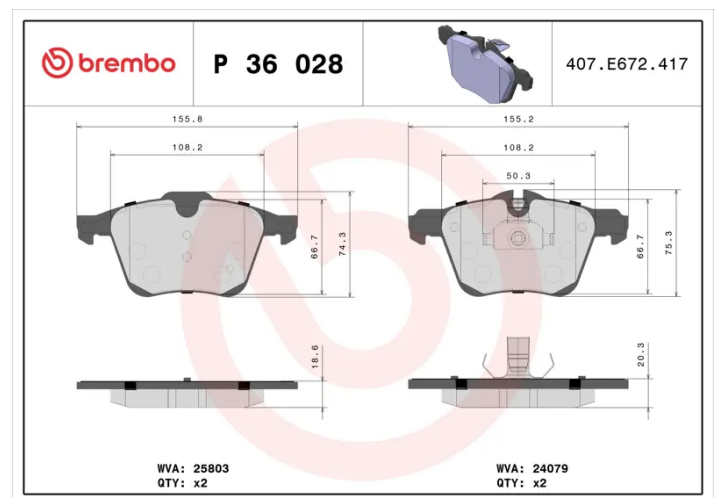

BRAKE PAD

P 36 028

The P 36 028 brake pad is synonymous with reliability

The Brembo brake pad guarantees ultimate safety when braking thanks to the use of more than 100 different compounds, designed according to the type of vehicle and use. Stopping distances reduced to a minimum, maximum driving comfort and silent operation are the most important features of Brembo materials. Brembo brake pads are supplied together with an extensive range of accessories and assembly kits for professional-standard installation.

- ✓ OE-equivalent
- ✓ Brembo quality
- ✓ ECE-R90 certificate
- ✓ Safety
- ✓ Performance
- ✓ Comfort
- ✓ With accessories

Technical specifications

EAN code 8020584110034	Axle Front	Thickness 19 mm
Width 155 mm	Height 74 mm	Braking system Teves
Wear indicator Prepared for wear indicator	WVA number 24079,25803	Accessories With accessories With anti-squeal shim With piston clip