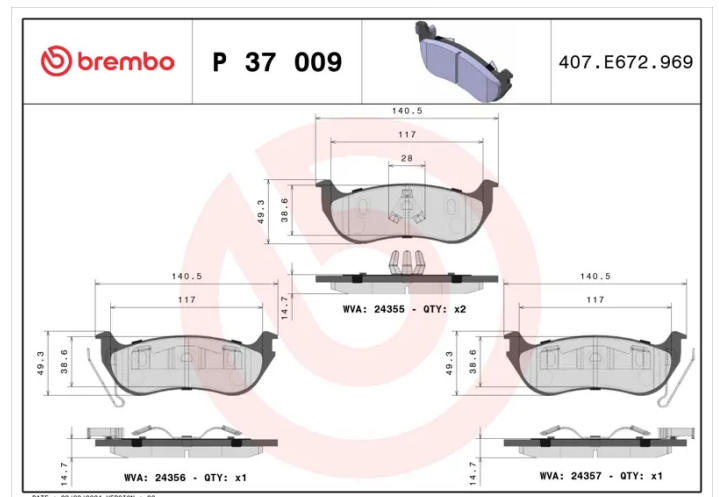

### Technical specifications

EAN code <b>8020584053188</b>	Axle <b>Rear</b>	Thickness <b>14 mm</b>
Width <b>141 mm</b>	Height <b>49 mm</b>	Braking system <b>Kelsey Hayes</b>
Wear indicator <b>Without</b>	WVA number <b>24355,24356,24357</b>	Accessories <b>With accessories With anti-squeal shim With piston clip</b>