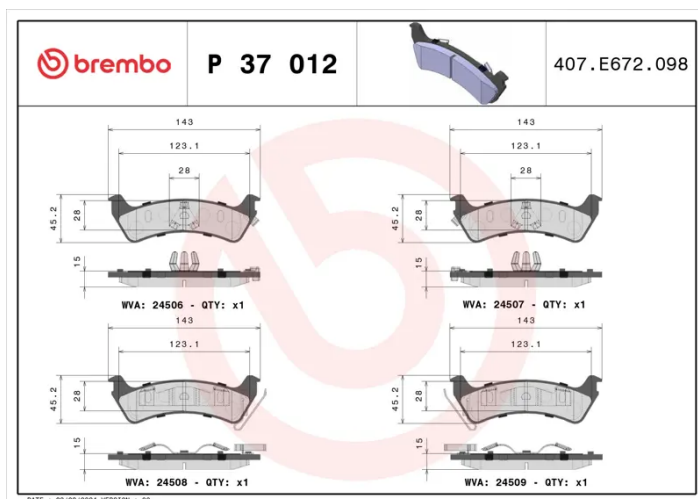

- ✓ OE-equivalent
- ✓ Brembo quality
- ✓ ECE-R90 certificate
- ✓ Safety
- ✓ Performance
- ✓ Comfort
- ✓ With accessories

Technical specifications

EAN code
8020584091142

Axle
Rear

Thickness
15 mm

Width
143 mm

Height
45 mm

Braking system
Kelsey Hayes

Wear indicator
Acoustic

WVA number
24506,24507,24508,24509

Accessories
**With accessories
With anti-squeal shim
With piston clip**

COMPATIBLE VEHICLES

COMPATIBLE OE PART NUMBERS