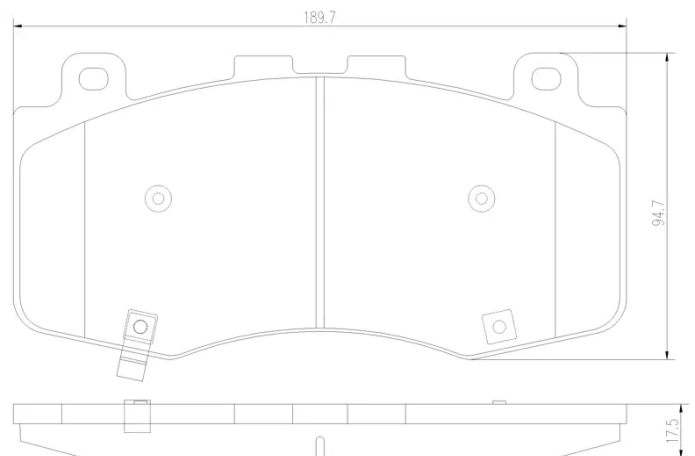

BRAKE PAD

P 37 028

The P 37 028 brake pad is synonymous with reliability

The Brembo brake pad guarantees ultimate safety when braking thanks to the use of more than 100 different compounds, designed according to the type of vehicle and use. Stopping distances reduced to a minimum, maximum driving comfort and silent operation are the most important features of Brembo materials. Brembo brake pads are supplied together with an extensive range of accessories and assembly kits for professional-standard installation.

- ✓ OE-equivalent
- ✓ Brembo quality
- ✓ ECE-R90 certificate
- ✓ Safety
- ✓ Performance
- ✓ Comfort

Technical specifications

EAN code	Axle	Thickness
8020584124222	Front	18 mm
Width	Height	Braking system
190 mm	95 mm	Brembo
Wear indicator	Accessories	
Acoustic	With anti-squeal shim	