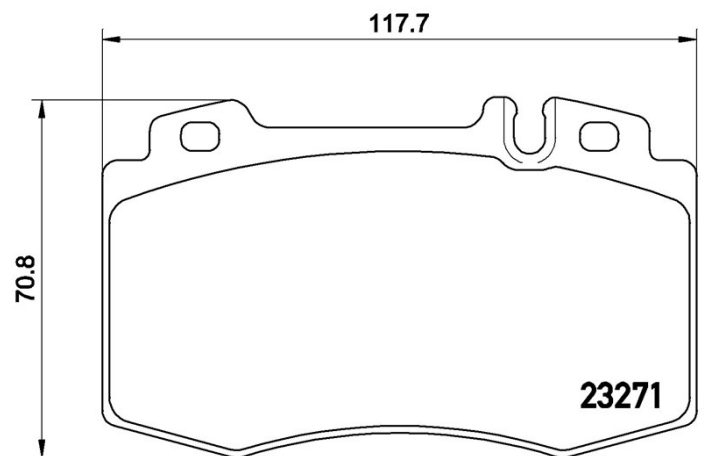

Bremsbeläge, technische Daten

Achse
Vorne

WVA
23271

Breite
117,8 mm

Stärke
17,7 mm

Höhe
70,9 mm

Bremssystem
Brembo

Eigenschaften

Verschleißanzeiger
Vorbereitung

EAN-Code
8020584054130

Kompat. Fahrzng.

MERCEDES-BENZ

Modell	Typ	kW	Baujahr
M-CLASS (W163)	ML 230 (163.136)	110	02/98 06/05
M-CLASS (W163)	ML 270 CDI (163.113)	120	12/99 06/05
M-CLASS (W163)	ML 320 (163.154)	160	02/98 08/02
M-CLASS (W163)	ML 350	173	02/03 06/05
M-CLASS (W163)	ML 350 (163.157)	180	08/02 06/05
M-CLASS (W163)	ML 400 CDI (163.128)	184	09/01 06/05
M-CLASS (W163)	ML 430 (163.172)	200	02/98 06/05
M-CLASS (W163)	ML 500 (163.175)	215	09/01 06/05
M-CLASS (W163)	ML 55 AMG (163.174)	255	02/00 06/05
S-CLASS (W220)	S 280 (220.063, 220.163)	150	10/98 08/05
S-CLASS (W220)	S 320 (220.065, 220.165)	165	10/98 08/05