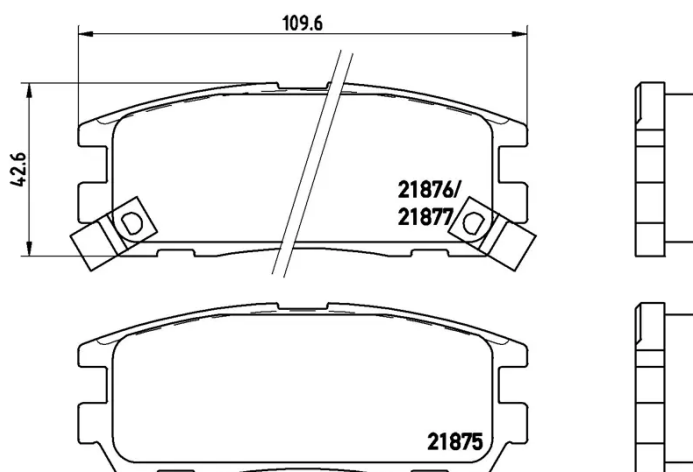

### Technical specifications

EAN code <b>8020584055526</b>	Axle <b>Rear</b>	Thickness <b>16 mm</b>
Width <b>110 mm</b>	Height <b>43 mm</b>	Braking system <b>Sumitomo</b>
Wear indicator <b>Acoustic</b>	WVA number <b>21875,21876,21877</b>	Accessories <b>With anti-squeal shim</b>