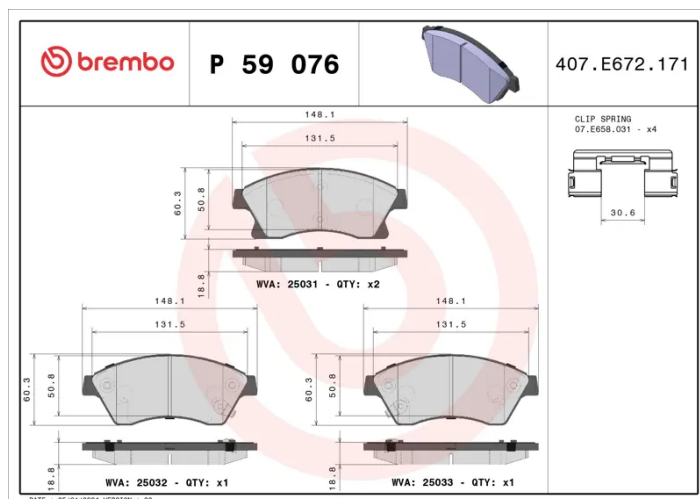

BRAKE PAD

P 59 076

The P 59 076 brake pad is synonymous with reliability

The Brembo brake pad guarantees ultimate safety when braking thanks to the use of more than 100 different compounds, designed according to the type of vehicle and use. Stopping distances reduced to a minimum, maximum driving comfort and silent operation are the most important features of Brembo materials. Brembo brake pads are supplied together with an extensive range of accessories and assembly kits for professional-standard installation.

- ✓ OE-equivalent
- ✓ Brembo quality
- ✓ ECE-R90 certificate
- ✓ Safety
- ✓ Performance
- ✓ Comfort
- ✓ With accessories

Technical specifications

EAN code 8020584083895	Axle Front	Thickness 19 mm
Width 148 mm	Height 60 mm	Braking system Bosch
Wear indicator Acoustic	WVA number 25031,25032,25033	Accessories With accessories With anti-squeal shim