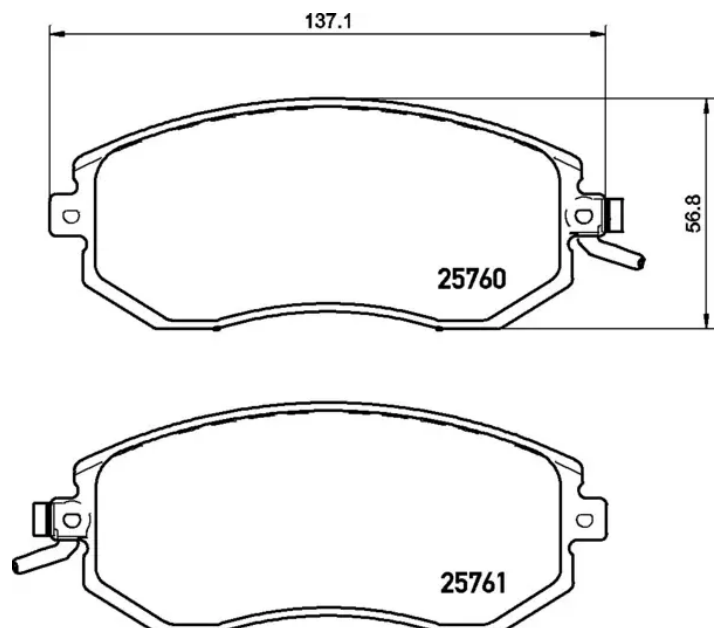

## P 78 027

The P 78 027 brake pad is synonymous with reliability

The Brembo brake pad guarantees ultimate safety when braking thanks to the use of more than 100 different compounds, designed according to the type of vehicle and use. Stopping distances reduced to a minimum, maximum driving comfort and silent operation are the most important features of Brembo materials. Brembo brake pads are supplied together with an extensive range of accessories and assembly kits for professional-standard installation.

### Technical specifications

EAN code	Axle	Thickness
8020584114919	Front	17 mm
Width	Height	Braking system
137 mm	57 mm	Tokico
Wear indicator	WVA number	Accessories
Acoustic	25761,25760	With anti-squeal shim