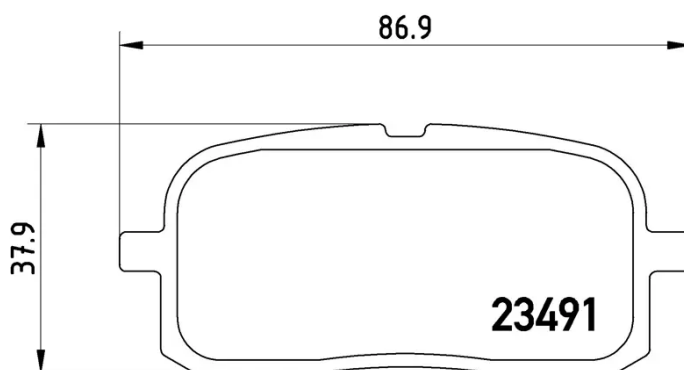

BRAKE PAD

P 83 116

The P 83 116 brake pad is synonymous with reliability

The Brembo brake pad guarantees ultimate safety when braking thanks to the use of more than 100 different compounds, designed according to the type of vehicle and use. Stopping distances reduced to a minimum, maximum driving comfort and silent operation are the most important features of Brembo materials. Brembo brake pads are supplied together with an extensive range of accessories and assembly kits for professional-standard installation.

- ✓ OE-equivalent
- ✓ Brembo quality
- ✓ ECE-R90 certificate
- ✓ Safety
- ✓ Performance
- ✓ Comfort

Technical specifications

EAN code	Axle	Thickness
8020584091029	Rear	13 mm
Width	Height	Braking system
87 mm	38 mm	Akebono
Wear indicator	WVA number	Accessories
Without	23491	With anti-squeal shim