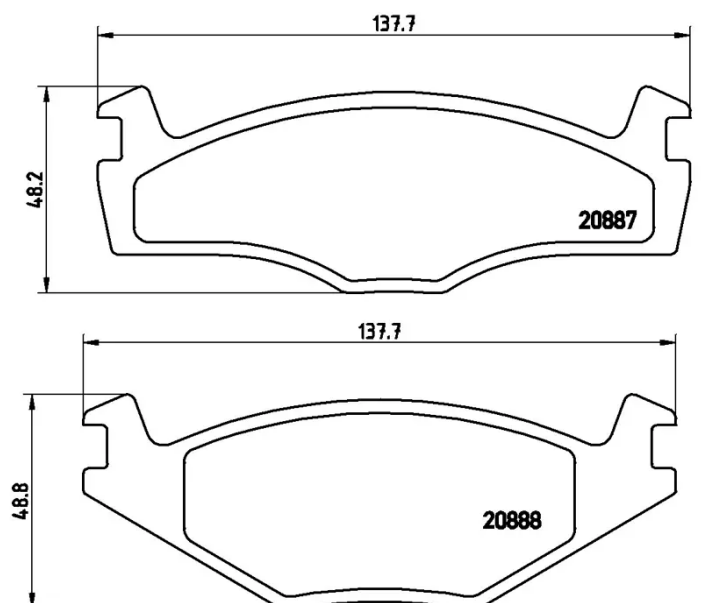

BRAKE PAD

P 85 005

The P 85 005 brake pad is synonymous with reliability

The Brembo brake pad guarantees ultimate safety when braking thanks to the use of more than 100 different compounds, designed according to the type of vehicle and use. Stopping distances reduced to a minimum, maximum driving comfort and silent operation are the most important features of Brembo materials. Brembo brake pads are supplied together with an extensive range of accessories and assembly kits for professional-standard installation.

- ✓ OE-equivalent
- ✓ Brembo quality
- ✓ ECE-R90 certificate
- ✓ Safety
- ✓ Performance
- ✓ Comfort
- ✓ With accessories

Technical specifications

EAN code 8020584058084	Axle Front	Thickness 15 mm
Width 138 mm	Height 48 mm	Braking system Kelsey Hayes
Wear indicator Without	WVA number 20887,20888	Accessories With accessories With anti-squeal shim With piston clip