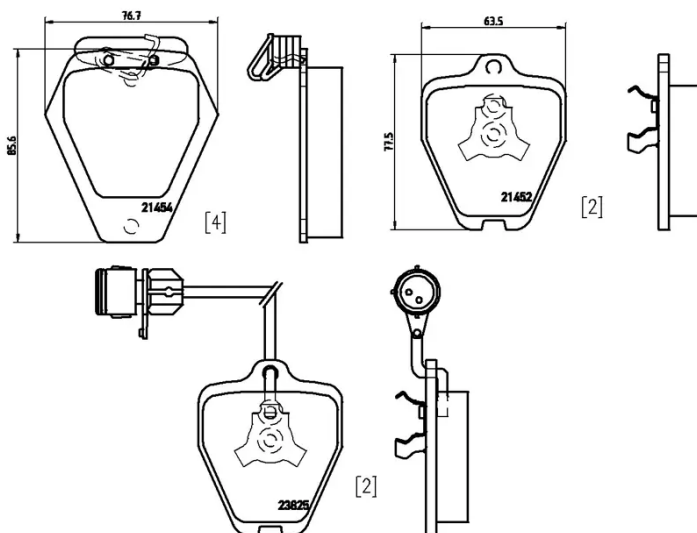

## P 85 038

The P 85 038 brake pad is synonymous with reliability

The Brembo brake pad guarantees ultimate safety when braking thanks to the use of more than 100 different compounds, designed according to the type of vehicle and use. Stopping distances reduced to a minimum, maximum driving comfort and silent operation are the most important features of Brembo materials. Brembo brake pads are supplied together with an extensive range of accessories and assembly kits for professional-standard installation.

### Technical specifications

EAN code <b>8020584058411</b>	Axle <b>Front</b>	Thickness <b>19 mm</b>
Width <b>64 mm</b>	Height <b>78 mm</b>	Braking system <b>Lucas</b>
Wear indicator <b>Electric</b>	WVA number <b>21452,21454,23825</b>	Accessories <b>With accessories With anti-squeal shim With brake caliper bolts With piston clip</b>